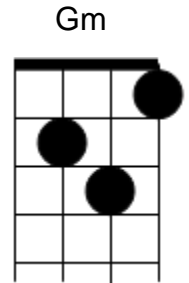

# All Thru The Night (F) E. Macintyre for Delta Strummers 7/24/2019

Vamp (Bb////, C7////, F//// ////)

F Dm Gm C7 Bb C7 F  
 Sleep my child and peace at-tend thee, All through the night  
 F Dm Gm C7 Bb C7 F  
 Guardian angels God will send thee, All through the night  
 Bb Am  
 Soft the drowsy hours are creeping,  
 Gm G7 C7  
 Hill and dale in slumber sleeping  
 F Dm Gm C7 Bb C7 F (8)  
 I my loved ones' watch am keeping, All through the night

F Dm Gm C7 Bb C7 F  
 While the moon her watch is keeping All through the night  
 F Dm Gm C7 Bb C7 F  
 While the weary world is sleeping All through the night  
 Bb Am  
 O'er thy spirit gently stealing  
 Gm G7 C7  
 Visions of delight revealing  
 F Dm Gm C7 Bb C7 F (8)  
 Breathes a pure and holy feeling All through the night

<p>F Dm Gm C7 Bb C7 F  <i>Sleep my child and peace at-tend thee, All through the night</i></p> <p>F Dm Gm C7 Bb C7 F  <i>Guardian angels God will send thee, All through the night</i></p> <p>Bb Am  <i>Soft the drowsy hours are creeping,</i></p> <p>Gm G7 C7  <i>Hill and dale in slumber sleeping</i></p> <p>F Dm Gm C7 Bb C7 F (8)  <i>I my loved ones' watch am keeping, All through the night</i></p>	<p><b>THUMB PICK</b></p> <p><b>NO SING</b></p>
--	--

F Dm Gm C7 Bb C7 F  
 Angels watching, e'er ar-ound thee, All through the night  
 F Dm Gm C7 Bb C7 F  
 Midnight slumber close sur-round thee, All through the night  
 Bb Am  
 Soft the drowsy hours are creeping,  
 Gm G7 C7  
 Hill and dale in slumber sleeping