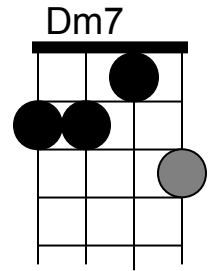

That's an Irish Lullaby. (C) T. Jones for Delta Strummers Feb 1, 2014

Vamp (C///, D7///, G7///, C///) Waltz Strum

C Am C G7
Over in Killarney Many years ago,
C D7 G7
Me Mither sang a song to me In tones so sweet and low.

C Am C
Just a simple little ditty, In her good ould Irish way,
F C D7 Dm7 G7
And I'd give the world if she could sing That song to me this day.

C C7 F F#dim
Too-ra-loo-ra-loo-ral, Too-ra-loo-ra-li,
C F C D7 G7
Too-ra-loo-ra-loo-ral, hush now, don't you cry!

C C7 F F#dim
Too-ra-loo-ra-loo- ral, Too-ra-loo-ra-li,
C F C D7 G7 C G7
Too-ra-loo-ra-loo-ral, that's an Irish lul- la- by.

C Am C G7
Off in dreams I wander To that cot again,
C D7 G7
I feel her arms a-huggin' me As when she held me then.

C Am C
And I hear her voice a -hum- min' To me as in days of yore,
F C D7 Dm7 G7
When she used to rock me fast asleep Outside the cabin door.

C C7 F F#dim
Too-ra-loo-ra-loo-ral, Too-ra-loo-ra-li,
C F C D7 G7
Too-ra-loo-ra-loo-ral, hush now, don't you cry!
C C7 F F#dim
Too-ra-loo-ra-loo- ral, Too-ra-loo-ra-li,
C F C D7/// Fm// G7/ F/// C/
Too-ra-loo-ra-loo-ral, that's an Ir- ish lul- la- by.....