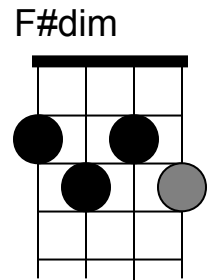

That's an Irish Lullaby. (C) T. Jones for Delta Strummers Feb 1, 2014

Vamp (C///, D7///, G7///, C///) Waltz Strum

C Am C G7
Over in Killarney Many years ago,
C D7 G7
Me Mither sang a song to me In tones so sweet and low.

C Am C
Just a simple little ditty, In her good ould Irish way,
F C D7 Dm7 G7
And I'd give the world if she could sing That song to me this day.

C C7 F F#dim
Too-ra-loo-ra-loo-ral, Too-ra-loo-ra-li,
C F C D7 G7
Too-ra-loo-ra-loo-ral, hush now, don't you cry!

C C7 F F#dim
Too-ra-loo-ra-loo- ral, Too-ra-loo-ra-li,
C F C D7 G7 C G7
Too-ra-loo-ra-loo-ral, that's an Irish lul- la- by.

C Am C G7
Off in dreams I wander To that cot again,
C D7 G7
I feel her arms a-huggin' me As when she held me then.

C Am C
And I hear her voice a -hum- min' To me as in days of yore,
F C D7 Dm7 G7
When she used to rock me fast asleep Outside the cabin door.

C C7 F F#dim
Too-ra-loo-ra-loo-ral, Too-ra-loo-ra-li,
C F C D7 G7
Too-ra-loo-ra-loo-ral, hush now, don't you cry!
C C7 F F#dim
Too-ra-loo-ra-loo- ral, Too-ra-loo-ra-li,
C F C D7/// Fm// G7/ F/// C/
Too-ra-loo-ra-loo-ral, that's an Ir- ish lul- la- by.....